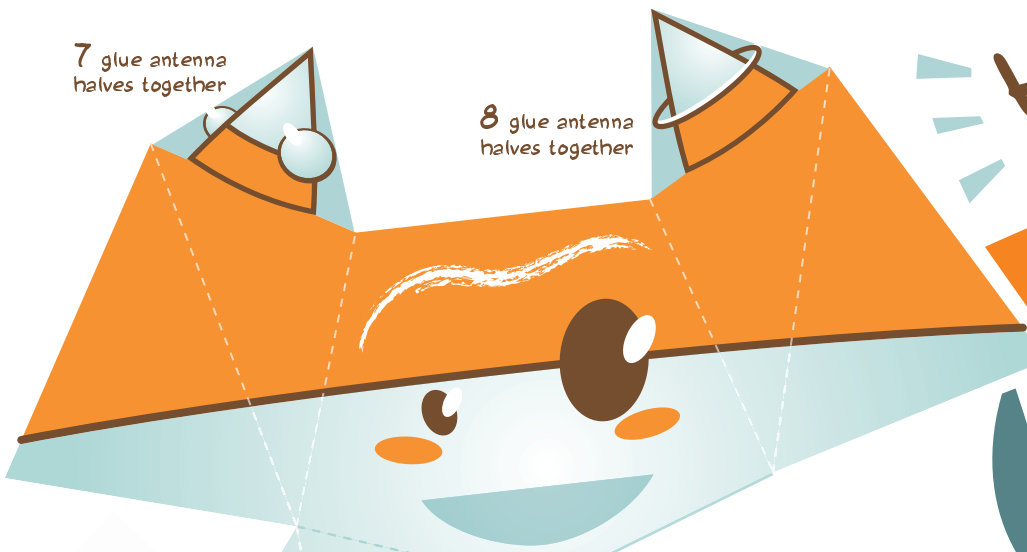

Hey kids!
Build your own

ELLIE

on PLANET X

Straight from Planet X comes Ellie the Robot Explorer, ready to find adventure in any mission you send her on!

1. Cut out patterns.
2. Score along dotted lines.
3. Fold along dotted lines.
4. Glue and attach tabs in numerical order.
5. Glue "X"s on head and body together.

When Ellie's all put together, she'll look just like this!

Read Ellie's adventures at EllieOnPlanetX.com

Papercraft pattern by Diana Stoneman of the webcomic

at ssgrapes.com