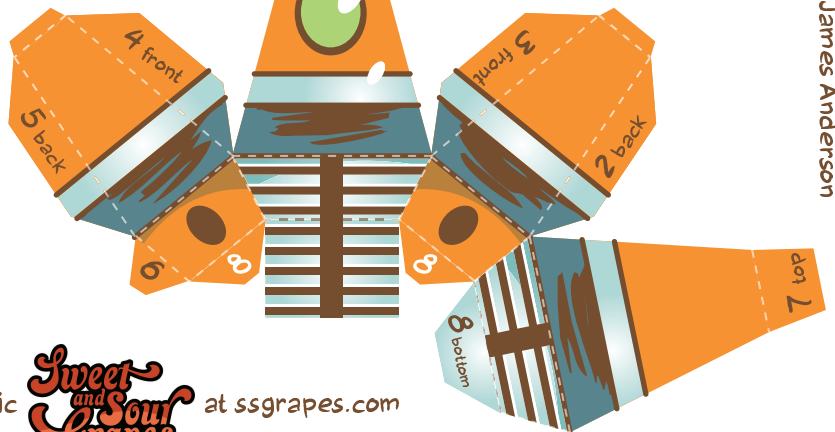

Hey kids!
Build your own

ELLIE

on PLANET X

Straight from Planet X comes Ellie the Robot Explorer, ready to find adventure in any mission you send her on!

1. Cut out patterns.
2. Score along dotted lines.
3. Fold along dotted lines.
4. Glue and attach tabs in numerical order.
5. Glue "X"s on head and body together.

When Ellie's all put together, she'll look just like this!

Read Ellie's adventures at EllieOnPlanetX.com

Papercraft pattern by Diana Stoneman of the webcomic

at ssgrapes.com