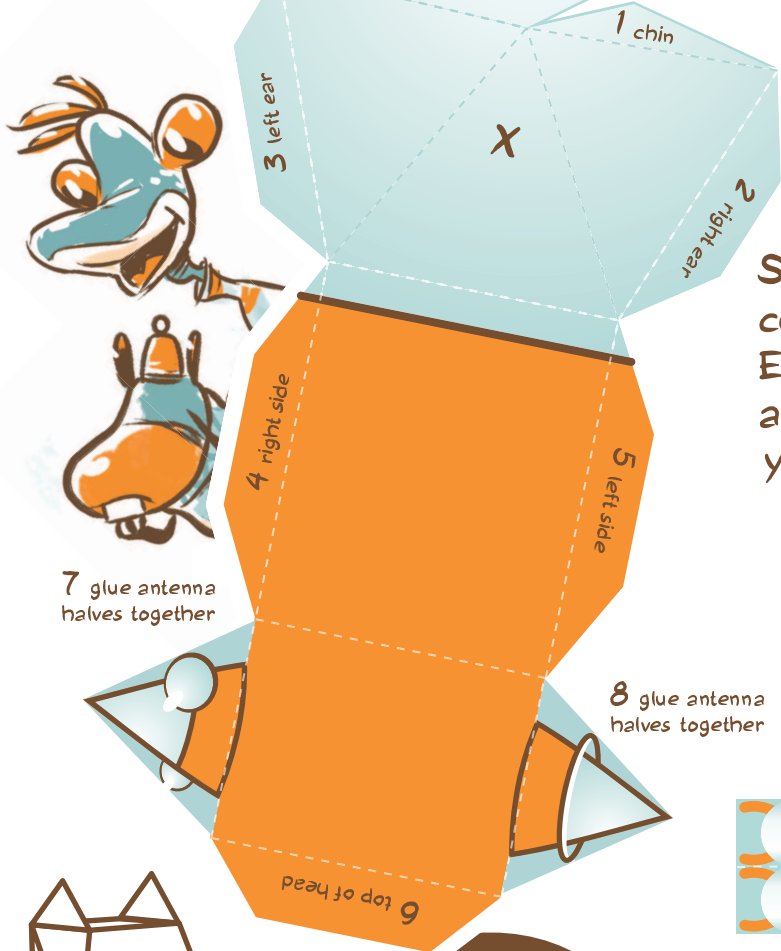

Hey kids!
Build your own

ELLIE

on PLANET X

Straight from Planet X comes Ellie the Robot Explorer, ready to find adventure in any mission you send her on!

1. Cut out patterns.
2. Score along dotted lines.
3. Fold along dotted lines.
4. Glue and attach tabs in numerical order.
5. Glue "X"s on head and body together.

When Ellie's all put together, she'll look just like this!

Read Ellie's adventures at EllieOnPlanetX.com

Papercraft pattern by Diana Stoneman of the webcomic

at ssgrapes.com